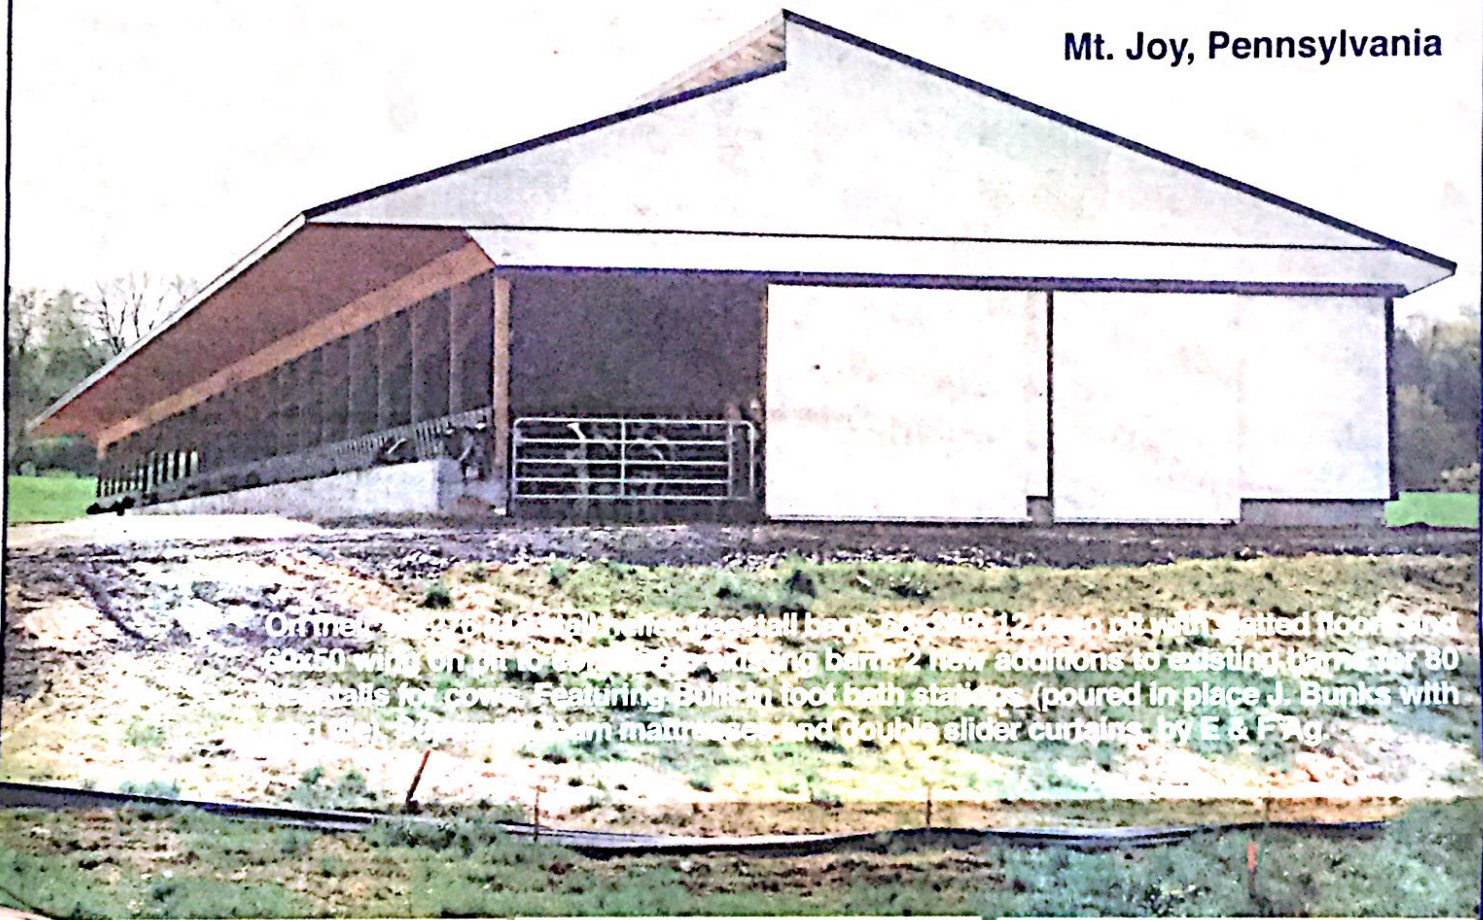

Thank you and congratulations to
Arlin & Deborah Benner (Yippee Farms)

Mt. Joy, Pennsylvania

Owner: Arlin & Deborah Benner. New stall barn, 60' x 120' x 12' deep, pit with flatted floor, 60' x 50' with on pit to 100' x 50' and 100' x 100' barn. 2 new additions to existing barn for 80 stalls for cows. Featuring built-in foot bath stations (poured in place J. Bunks with 10' x 10' 30' x 30' beam mattresses, and double slider curtains. by E & F Ag.